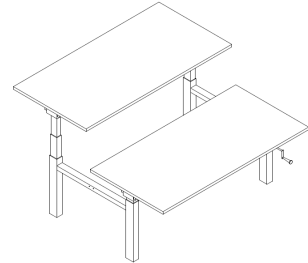

BALANCE

Products

DESK AND TABLES

Electrically adjustable double desk

Crank handle adjustable double desk

[W x D x H]	Ref. No	
1400 x 800 x 630 - 1280	BAL-BE-403	
1600 x 800 x 630 - 1280	BAL-BE-402	
1800 x 800 x 630 - 1280	BAL-BE-401	
2000 x 800 x 630 - 1280	BAL-BE-500	
1600 x 800 x 640 - 980		BAL-BP-402
1800 x 800 x 640 - 980		BAL-BP-401
2000 x 800 x 640 - 980		BAL-BP-500
1400 x 900 x 630 - 1280	BAL-BE-603	
1600 x 900 x 630 - 1280	BAL-BE-602	
1800 x 900 x 630 - 1280	BAL-BE-601	
2000 x 900 x 630 - 1280	BAL-BE-700	
1600 x 900 x 640 - 980		BAL-BP-602
1800 x 900 x 640 - 980		BAL-BP-601
2000 x 900 x 640 - 980		BAL-BP-700

Electrically adjustable single desk and tables

Electrically adjustable tables

[W x D x H]	Ref. No	
1400 x 800 x 630 - 1280	BAL-BE-003	
1600 x 800 x 630 - 1280	BAL-BE-002	
1800 x 800 x 630 - 1280	BAL-BE-001	BAL-SR-001
2000 x 800 x 630 - 1280	BAL-BE-200	BAL-SR-200
1400 x 900 x 630 - 1280	BAL-BE-103	
1600 x 900 x 630 - 1280	BAL-BE-102	
1800 x 900 x 630 - 1280	BAL-BE-101	BAL-SR-101
2000 x 900 x 630 - 1280	BAL-BE-300	BAL-SR-300

Single sideboard		Double sideboard	
			
[W x D x H]	Ref. No		
1600 x 424 x 506 - RIGHT	BAL-SP-001	BAL-SP-003	
1600 x 424 x 506 - LEFT	BAL-SP-002	BAL-SP-004	

Screens			
			
	Screen to electrically adjustable single desks	Screen to electrically adjustable double desk	Screen to crank handle adjustable double desk
[W x D x H]	Ref. No		
1260 x 26 x 500	BAL-TT-024		
1460 x 26 x 500	BAL-TT-023		
1660 x 26 x 500	BAL-TT-022		
1860 x 26 x 500	BAL-TT-021		
1260 x 26 x 900		BAL-TT-014	
1460 x 26 x 900		BAL-TT-013	
1660 x 26 x 900		BAL-TT-012	
1860 x 26 x 900		BAL-TT-011	
1260 x 26 x 600			BAL-TT-004
1460 x 26 x 600			BAL-TT-003
1660 x 26 x 600			BAL-TT-002
1860 x 26 x 600			BAL-TT-001