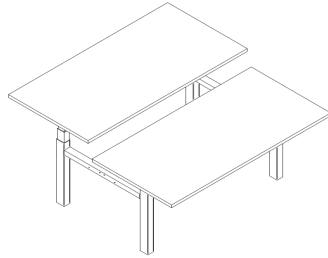

BALANCE

Products

DESK AND TABLES

Electrically adjustable double desk

Crank handle adjustable double desk

[W x D x H]	Ref. No	
1400 x 800 x 630 - 1280	BAL-BE-403	
1600 x 800 x 630 - 1280	BAL-BE-402	
1800 x 800 x 630 - 1280	BAL-BE-401	
2000 x 800 x 630 - 1280	BAL-BE-500	
1600 x 800 x 640 - 980		BAL-BP-402
1800 x 800 x 640 - 980		BAL-BP-401
2000 x 800 x 640 - 980		BAL-BP-500
1400 x 900 x 630 - 1280	BAL-BE-603	
1600 x 900 x 630 - 1280	BAL-BE-602	
1800 x 900 x 630 - 1280	BAL-BE-601	
2000 x 900 x 630 - 1280	BAL-BE-700	
1600 x 900 x 640 - 980		BAL-BP-602
1800 x 900 x 640 - 980		BAL-BP-601
2000 x 900 x 640 - 980		BAL-BP-700

Electrically adjustable single desk and tables

Electrically adjustable tables

[W x D x H]	Ref. No	
1400 x 800 x 630 - 1280	BAL-BE-003	
1600 x 800 x 630 - 1280	BAL-BE-002	
1800 x 800 x 630 - 1280	BAL-BE-001	BAL-SR-001
2000 x 800 x 630 - 1280	BAL-BE-200	BAL-SR-200
1400 x 900 x 630 - 1280	BAL-BE-103	
1600 x 900 x 630 - 1280	BAL-BE-102	
1800 x 900 x 630 - 1280	BAL-BE-101	BAL-SR-101
2000 x 900 x 630 - 1280	BAL-BE-300	BAL-SR-300

Single sideboard		Double sideboard	
			
[W x D x H]	Ref. No		
1600 x 424 x 506 - RIGHT	BAL-SP-001	BAL-SP-003	
1600 x 424 x 506 - LEFT	BAL-SP-002	BAL-SP-004	

Screens			
			
	Screen to electrically adjustable single desks	Screen to electrically adjustable double desk	Screen to crank handle adjustable double desk
[W x D x H]	Ref. No		
1260 x 26 x 500	BAL-TT-024		
1460 x 26 x 500	BAL-TT-023		
1660 x 26 x 500	BAL-TT-022		
1860 x 26 x 500	BAL-TT-021		
1260 x 26 x 900		BAL-TT-014	
1460 x 26 x 900		BAL-TT-013	
1660 x 26 x 900		BAL-TT-012	
1860 x 26 x 900		BAL-TT-011	
1260 x 26 x 600			BAL-TT-004
1460 x 26 x 600			BAL-TT-003
1660 x 26 x 600			BAL-TT-002
1860 x 26 x 600			BAL-TT-001