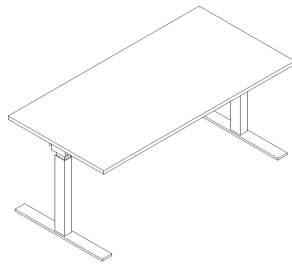

BALANCE

Products

DESK AND TABLES

Electrically adjustable double desk

Crank handle adjustable double desk

[W x D x H]	Ref. No	
1400 x 800 x 630 - 1280	BAL-BE-403	
1600 x 800 x 630 - 1280	BAL-BE-402	
1800 x 800 x 630 - 1280	BAL-BE-401	
2000 x 800 x 630 - 1280	BAL-BE-500	
1600 x 800 x 640 - 980		BAL-BP-402
1800 x 800 x 640 - 980		BAL-BP-401
2000 x 800 x 640 - 980		BAL-BP-500
1400 x 900 x 630 - 1280	BAL-BE-603	
1600 x 900 x 630 - 1280	BAL-BE-602	
1800 x 900 x 630 - 1280	BAL-BE-601	
2000 x 900 x 630 - 1280	BAL-BE-700	
1600 x 900 x 640 - 980		BAL-BP-602
1800 x 900 x 640 - 980		BAL-BP-601
2000 x 900 x 640 - 980		BAL-BP-700

Electrically adjustable single desk and tables

Electrically adjustable tables

[W x D x H]	Ref. No	
1400 x 800 x 630 - 1280	BAL-BE-003	
1600 x 800 x 630 - 1280	BAL-BE-002	
1800 x 800 x 630 - 1280	BAL-BE-001	BAL-SR-001
2000 x 800 x 630 - 1280	BAL-BE-200	BAL-SR-200
1400 x 900 x 630 - 1280	BAL-BE-103	
1600 x 900 x 630 - 1280	BAL-BE-102	
1800 x 900 x 630 - 1280	BAL-BE-101	BAL-SR-101
2000 x 900 x 630 - 1280	BAL-BE-300	BAL-SR-300

Single sideboard		Double sideboard	
			
[W x D x H]	Ref. No		
1600 x 424 x 506 - RIGHT	BAL-SP-001	BAL-SP-003	
1600 x 424 x 506 - LEFT	BAL-SP-002	BAL-SP-004	

Screens			
			
	Screen to electrically adjustable single desks	Screen to electrically adjustable double desk	Screen to crank handle adjustable double desk
[W x D x H]	Ref. No		
1260 x 26 x 500	BAL-TT-024		
1460 x 26 x 500	BAL-TT-023		
1660 x 26 x 500	BAL-TT-022		
1860 x 26 x 500	BAL-TT-021		
1260 x 26 x 900		BAL-TT-014	
1460 x 26 x 900		BAL-TT-013	
1660 x 26 x 900		BAL-TT-012	
1860 x 26 x 900		BAL-TT-011	
1260 x 26 x 600			BAL-TT-004
1460 x 26 x 600			BAL-TT-003
1660 x 26 x 600			BAL-TT-002
1860 x 26 x 600			BAL-TT-001