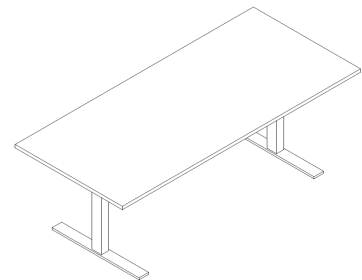

BALANCE

Products

DESK AND TABLES

Electrically adjustable double desk

Crank handle adjustable double desk

[W x D x H]	Ref. No	
1400 x 800 x 630 - 1280	BAL-BE-403	
1600 x 800 x 630 - 1280	BAL-BE-402	
1800 x 800 x 630 - 1280	BAL-BE-401	
2000 x 800 x 630 - 1280	BAL-BE-500	
1600 x 800 x 640 - 980		BAL-BP-402
1800 x 800 x 640 - 980		BAL-BP-401
2000 x 800 x 640 - 980		BAL-BP-500
1400 x 900 x 630 - 1280	BAL-BE-603	
1600 x 900 x 630 - 1280	BAL-BE-602	
1800 x 900 x 630 - 1280	BAL-BE-601	
2000 x 900 x 630 - 1280	BAL-BE-700	
1600 x 900 x 640 - 980		BAL-BP-602
1800 x 900 x 640 - 980		BAL-BP-601
2000 x 900 x 640 - 980		BAL-BP-700

Electrically adjustable single desk and tables

Electrically adjustable tables

[W x D x H]	Ref. No	
1400 x 800 x 630 - 1280	BAL-BE-003	
1600 x 800 x 630 - 1280	BAL-BE-002	
1800 x 800 x 630 - 1280	BAL-BE-001	BAL-SR-001
2000 x 800 x 630 - 1280	BAL-BE-200	BAL-SR-200
1400 x 900 x 630 - 1280	BAL-BE-103	
1600 x 900 x 630 - 1280	BAL-BE-102	
1800 x 900 x 630 - 1280	BAL-BE-101	BAL-SR-101
2000 x 900 x 630 - 1280	BAL-BE-300	BAL-SR-300

Single sideboard		Double sideboard	
			
[W x D x H]	Ref. No		
1600 x 424 x 506 - RIGHT	BAL-SP-001	BAL-SP-003	
1600 x 424 x 506 - LEFT	BAL-SP-002	BAL-SP-004	

Screens			
			
	Screen to electrically adjustable single desks	Screen to electrically adjustable double desk	Screen to crank handle adjustable double desk
[W x D x H]	Ref. No		
1260 x 26 x 500	BAL-TT-024		
1460 x 26 x 500	BAL-TT-023		
1660 x 26 x 500	BAL-TT-022		
1860 x 26 x 500	BAL-TT-021		
1260 x 26 x 900		BAL-TT-014	
1460 x 26 x 900		BAL-TT-013	
1660 x 26 x 900		BAL-TT-012	
1860 x 26 x 900		BAL-TT-011	
1260 x 26 x 600			BAL-TT-004
1460 x 26 x 600			BAL-TT-003
1660 x 26 x 600			BAL-TT-002
1860 x 26 x 600			BAL-TT-001